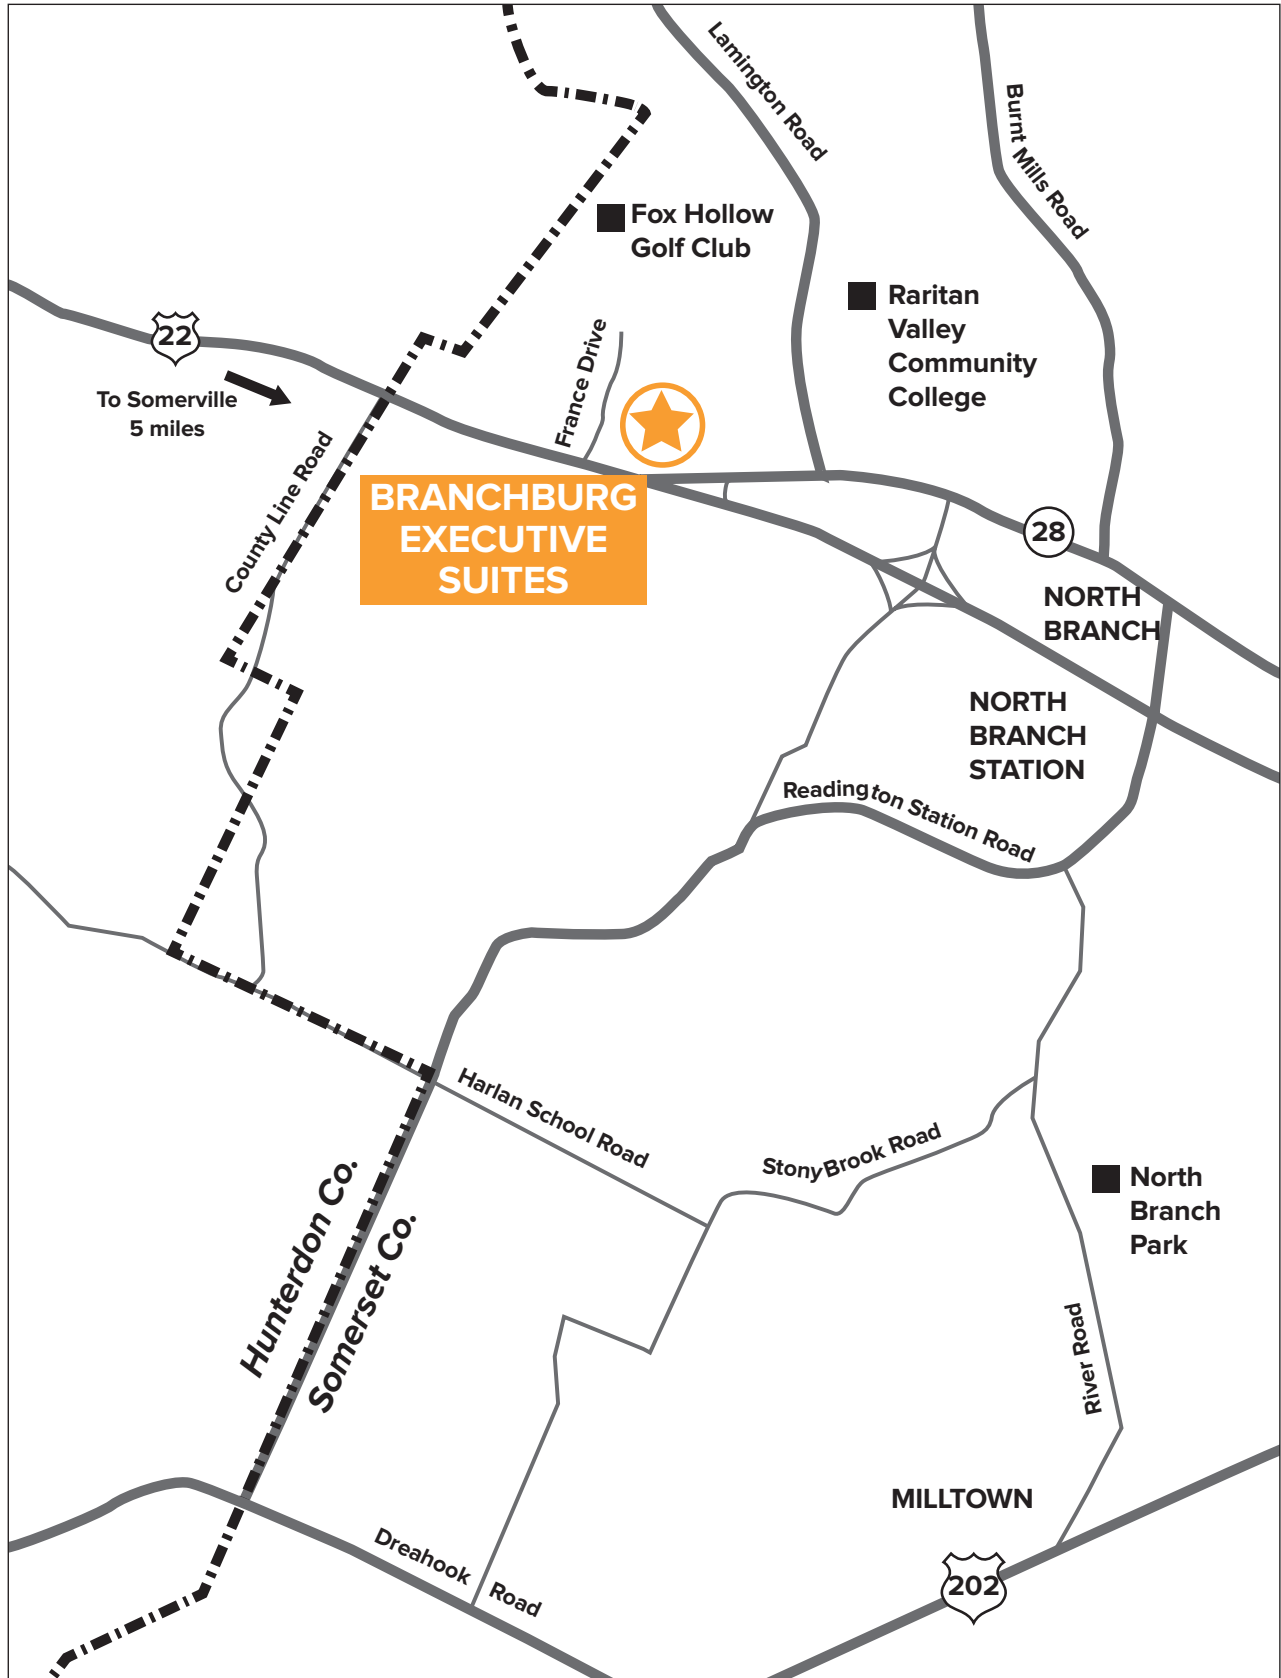

BRANCHBURG EXECUTIVE SUITES

3322 Route 22 West | Branchburg | Somerset County | New Jersey