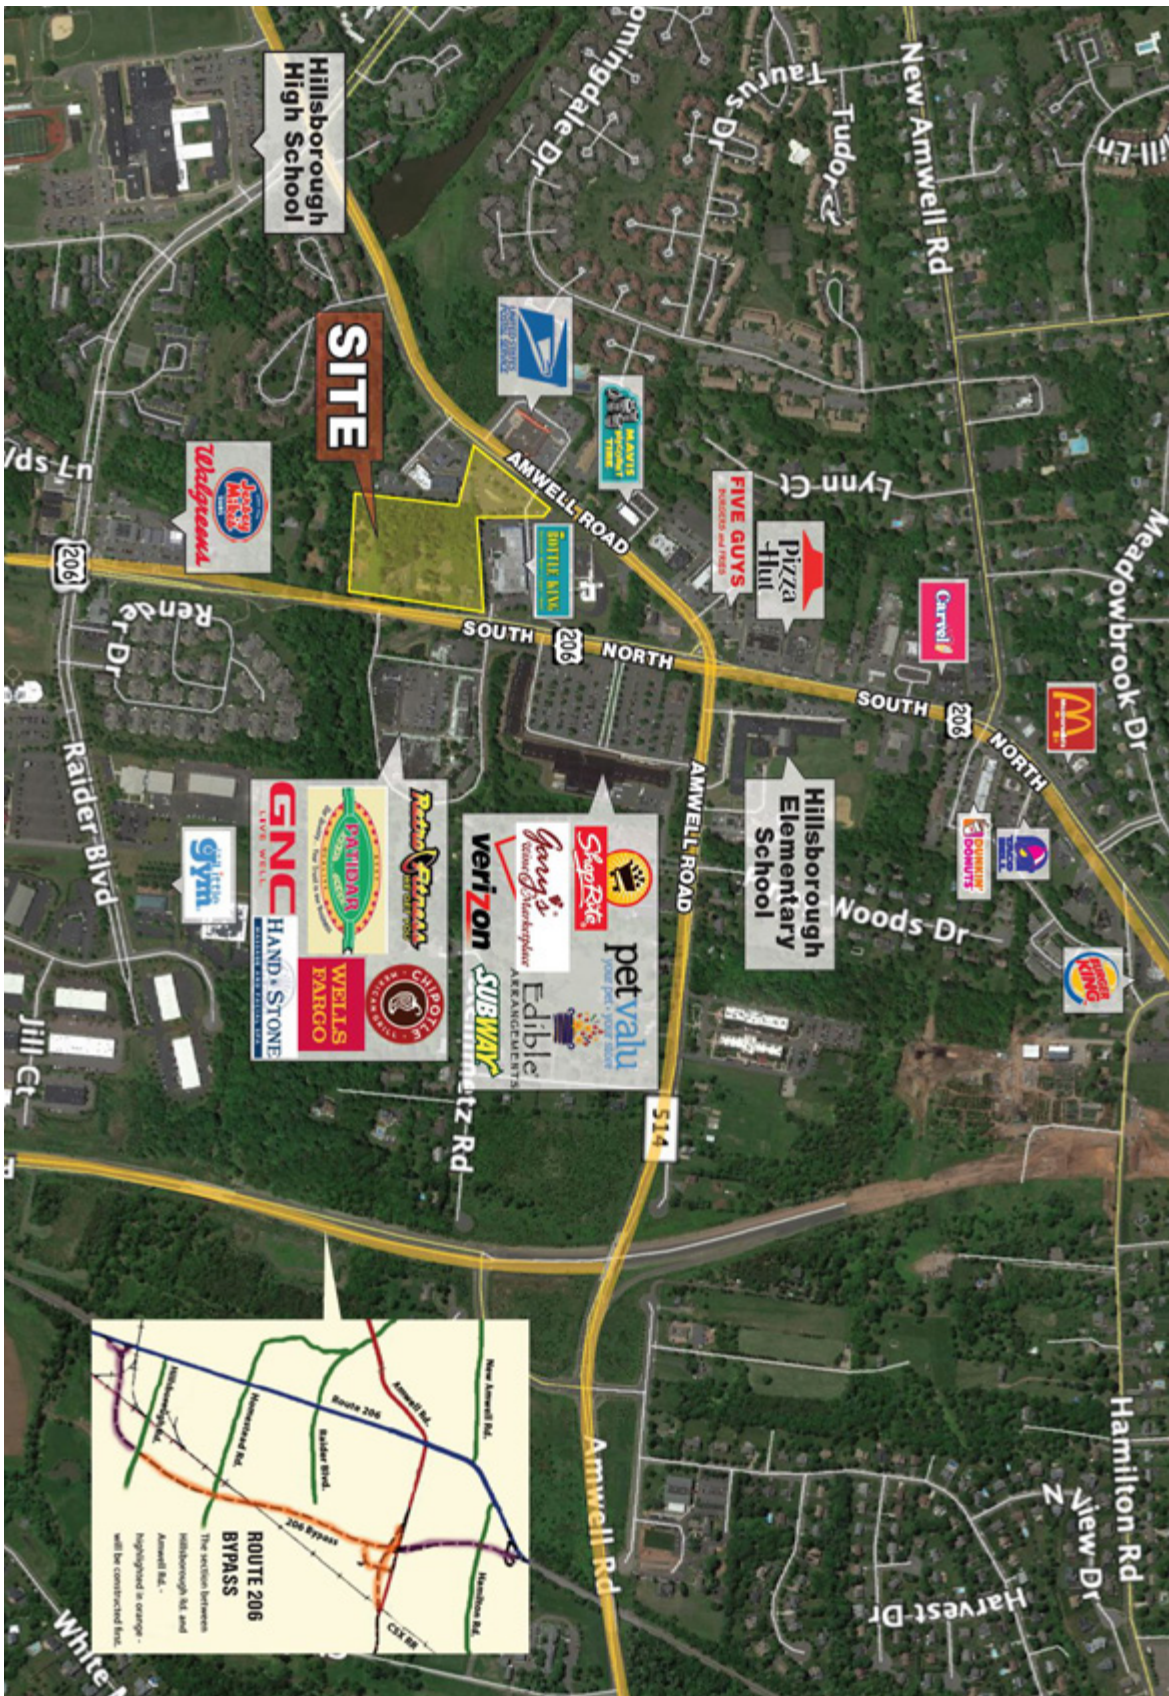

HILLSBOROUGH VILLAGE CENTER

650 Route 206 | Hillsborough | Somerset County | New Jersey

This plan is for presentation only and may not reflect final dimensional, structural, decoration and furnishing details. All dimensions are approximate and are subject to errors and omissions. 2/25