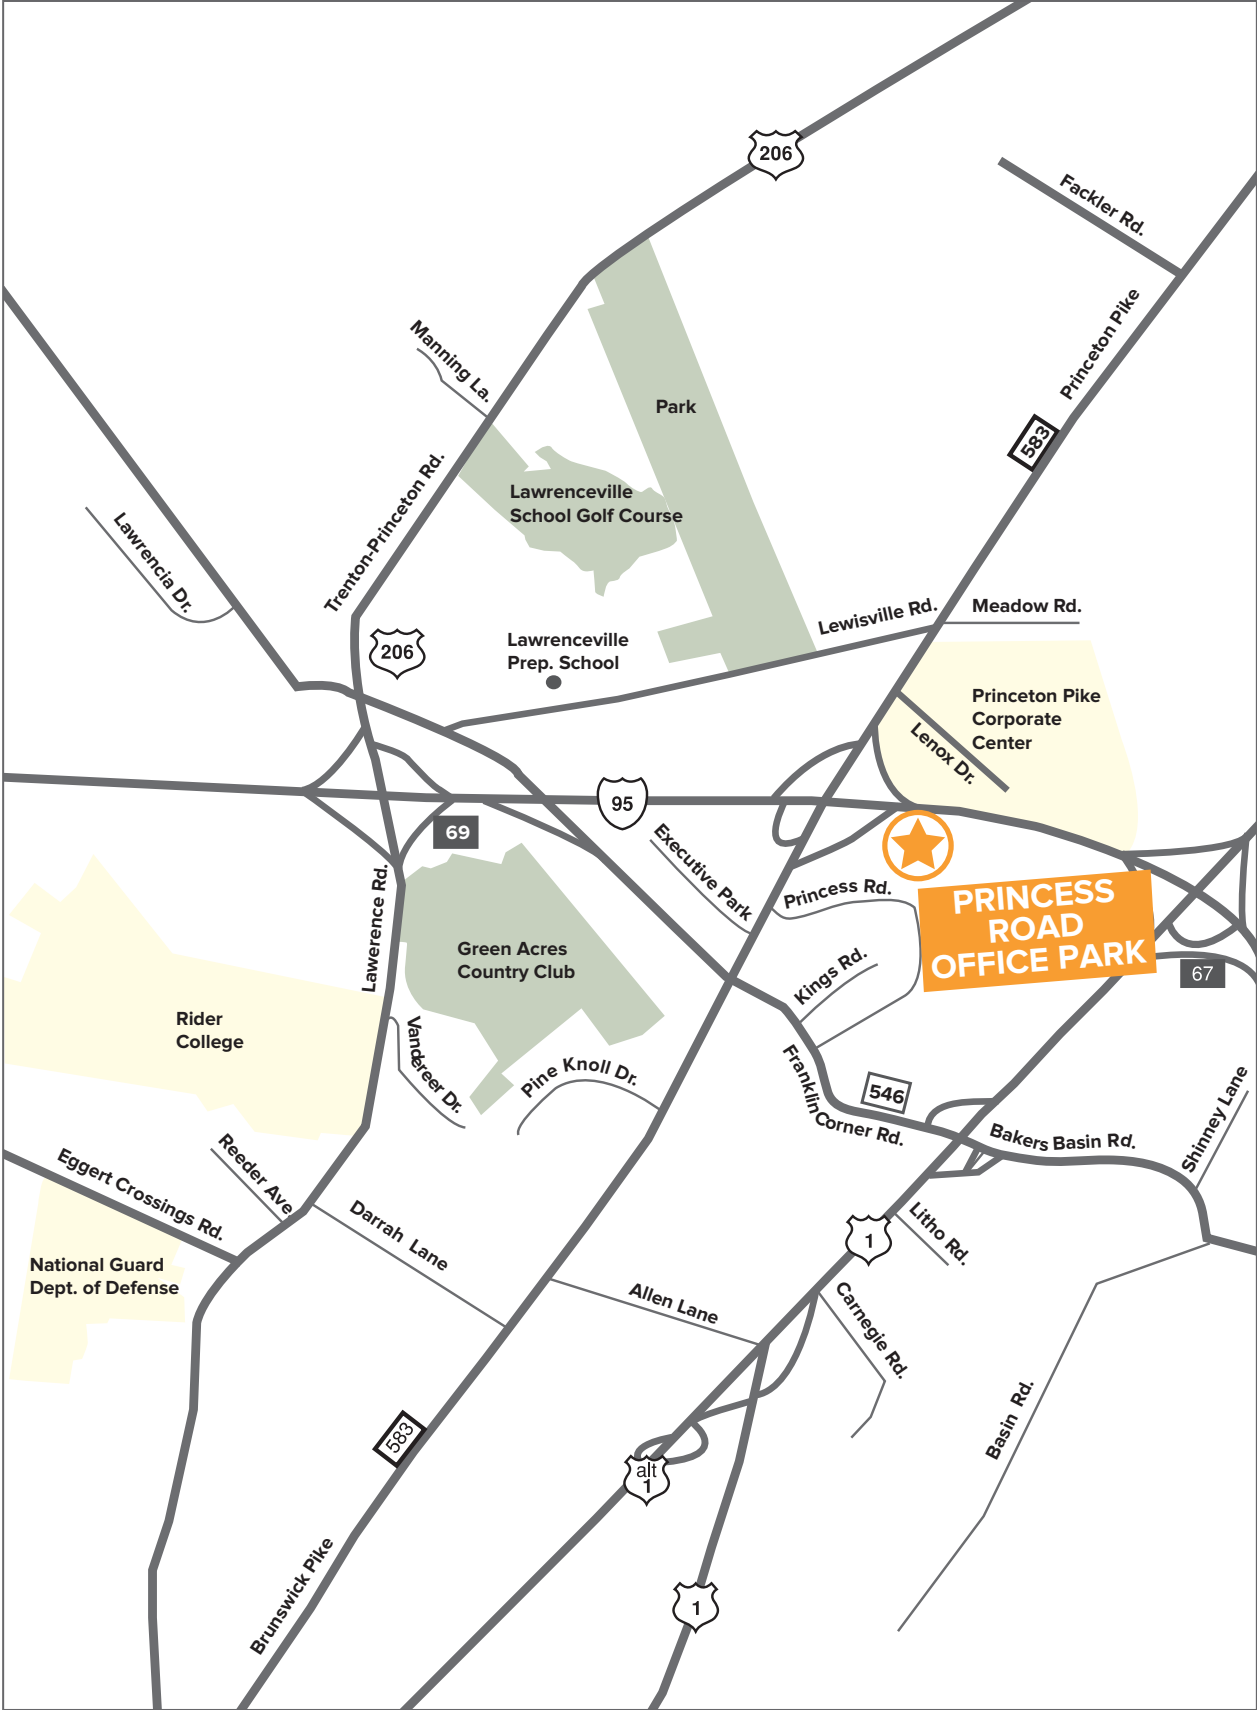

PRINCESS ROAD OFFICE PARK

4 Princess Road | Lawrenceville | Mercer County | New Jersey