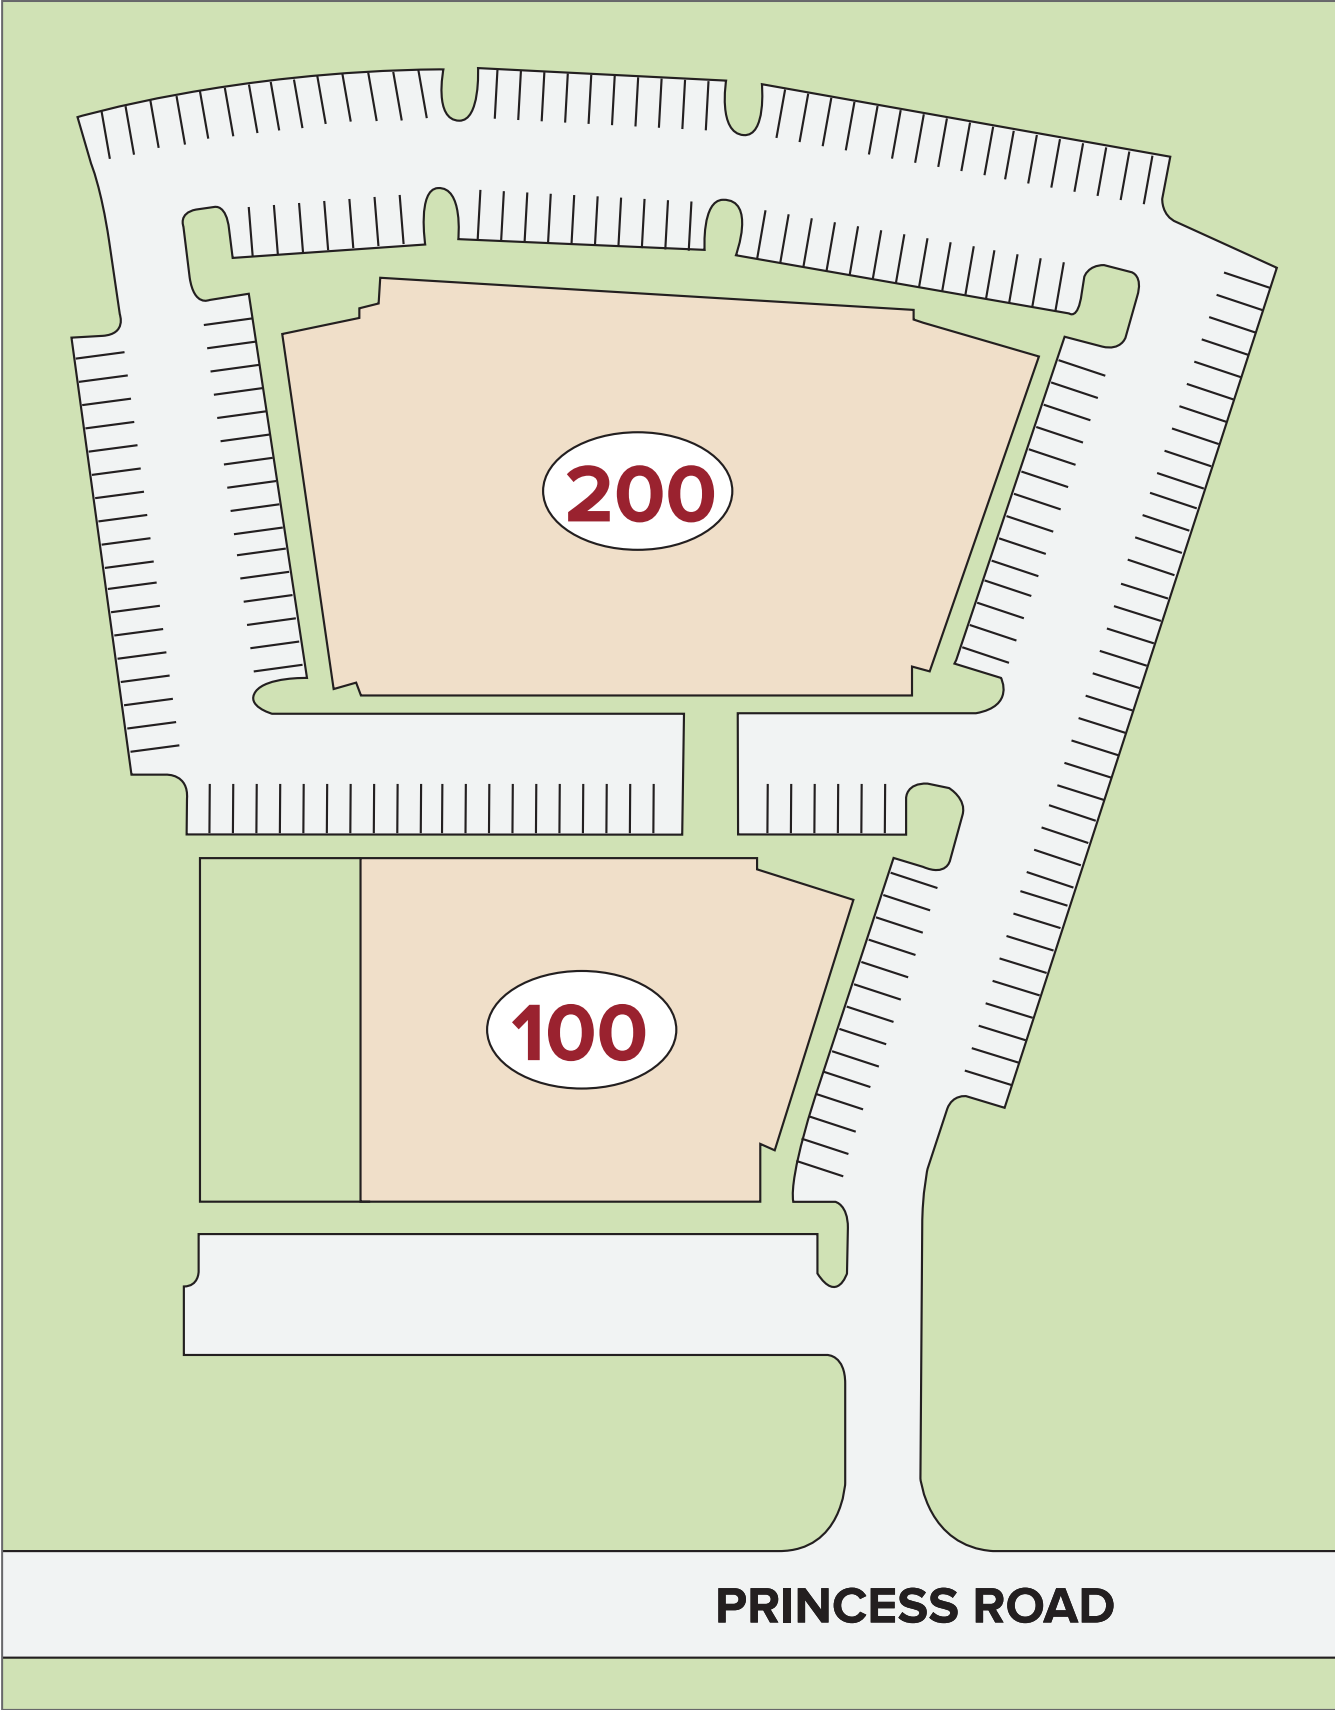

PRINCESS ROAD OFFICE PARK

4 Princess Road | Lawrenceville | Mercer County | New Jersey