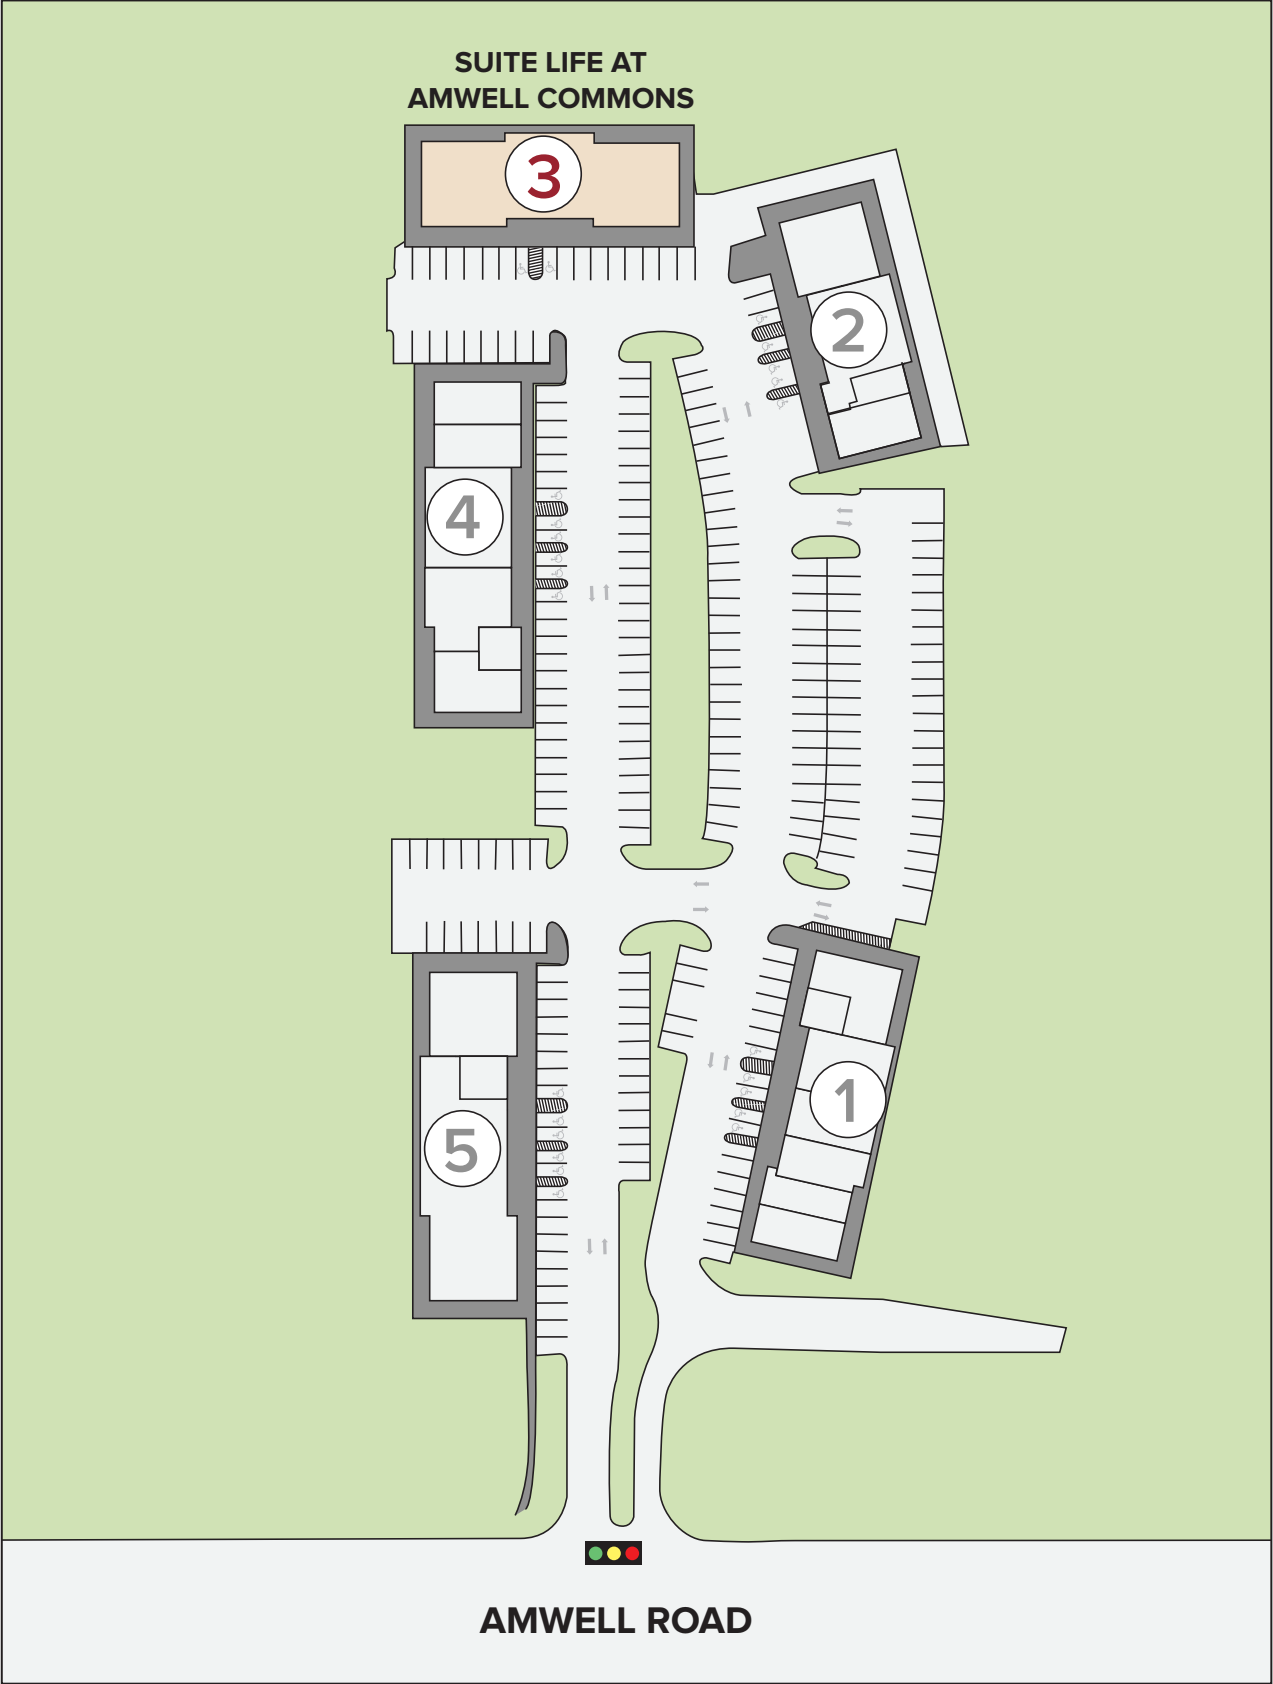

Surrounded by a bustling business community just off Route 206 on Amwell Road, Suite Life at Amwell Commons is part of the Amwell Commons office and medical complex.

Situated on eight acres of professionally landscaped grounds, Suite Life at Amwell Commons provides 7,500 sf (+/-) of the 42,162 sf (+/-) available in the five building Amwell Commons office and medical complex.

SUITE LIFE AT AMWELL COMMONS

390 Amwell Road | Hillsborough | Somerset County | New Jersey

SUITE LIFE AT AMWELL COMMONS

390 Amwell Road | Hillsborough | Somerset County | New Jersey

SUITE LIFE AT AMWELL COMMONS