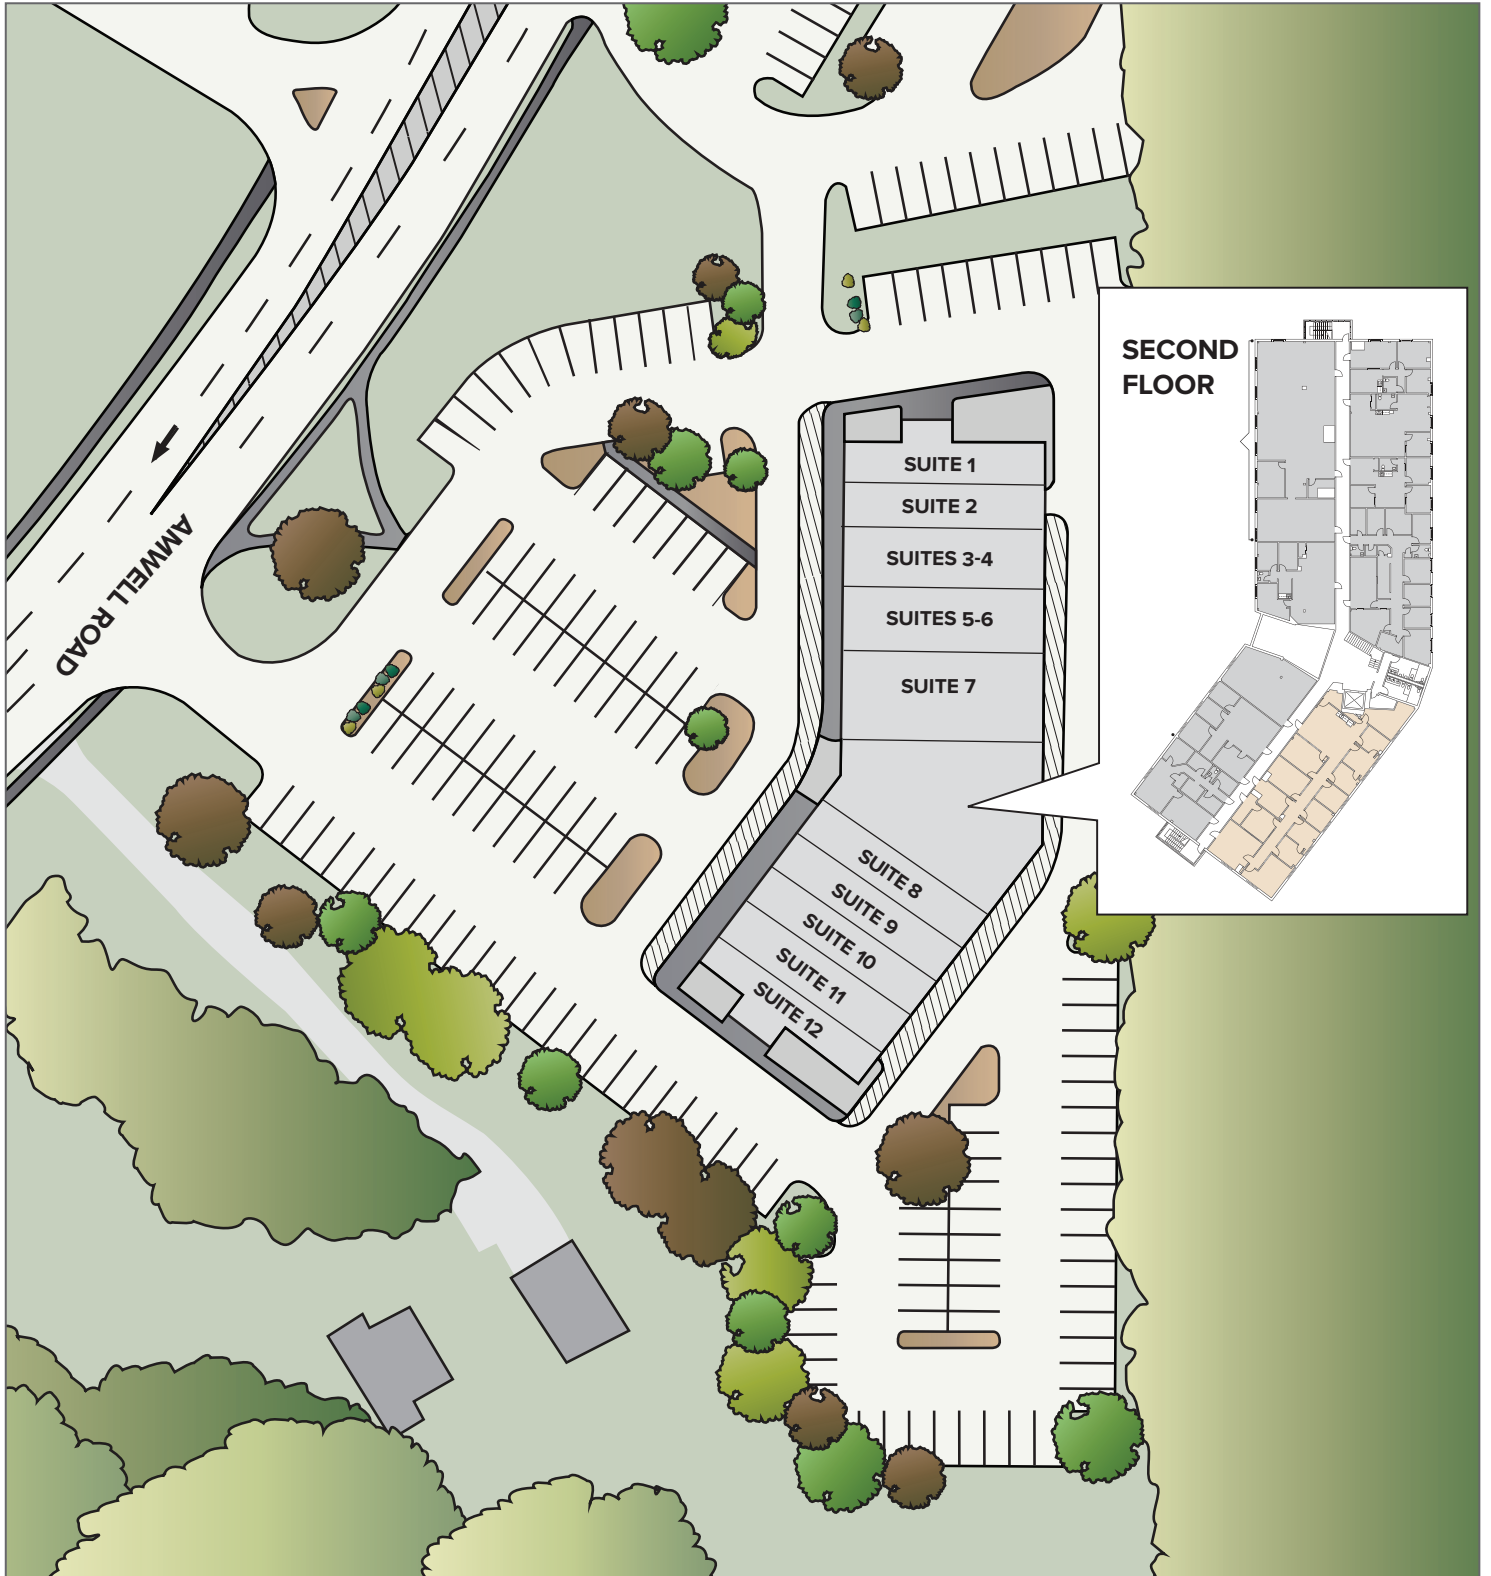

SUITE LIFE AT AMWELL MALL

450 Amwell Road | Hillsborough | Somerset County | New Jersey