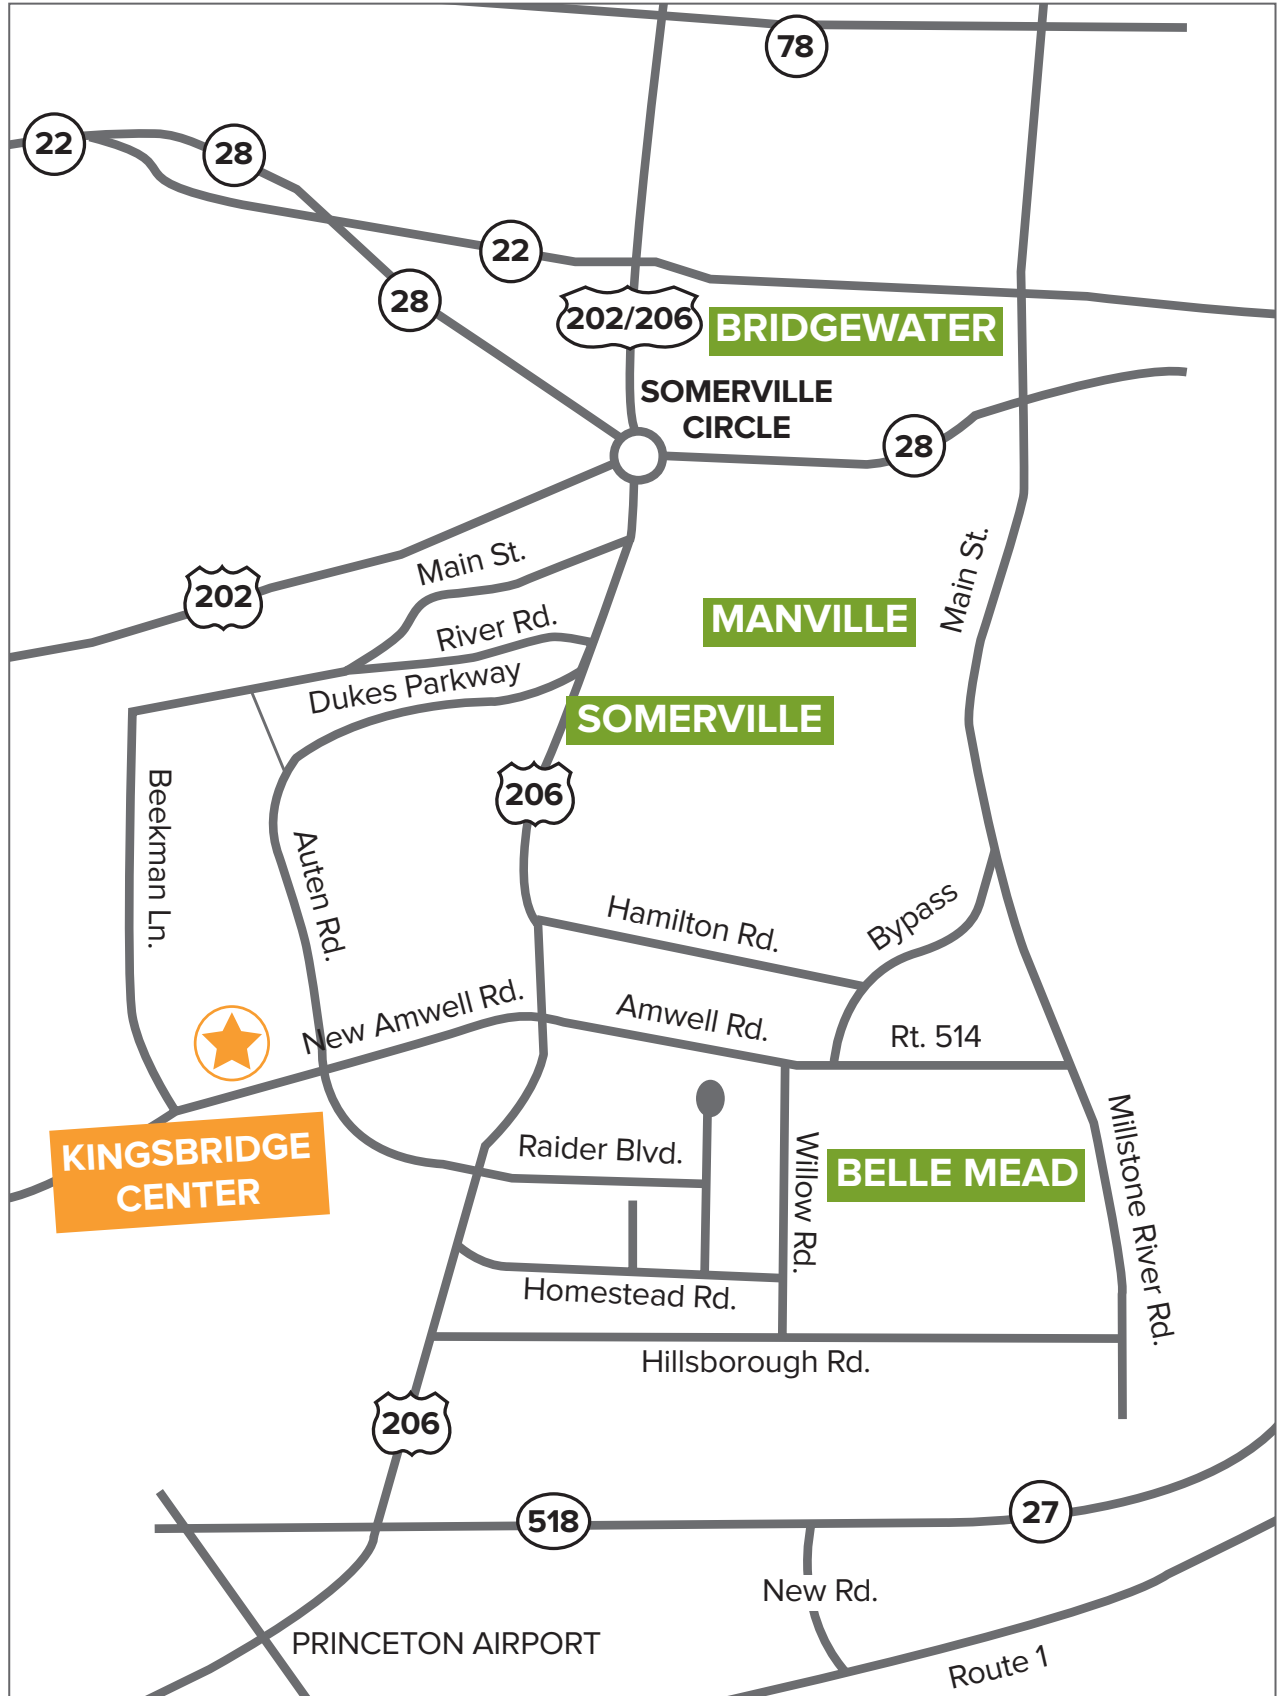

# KINGSBRIDGE CENTER

378 South Branch Road | Hillsborough | Somerset County | New Jersey

The Kingsbridge Center offers 50,735 sf (+/-) of retail, medical and professional office space all in one convenient location. It is located just two miles east of Route 206 in the heart of Hillsborough Township's residential district, and across from the Township Municipal Complex.

# KINGSBRIDGE CENTER

378 South Branch Road | Hillsborough | Somerset County | New Jersey