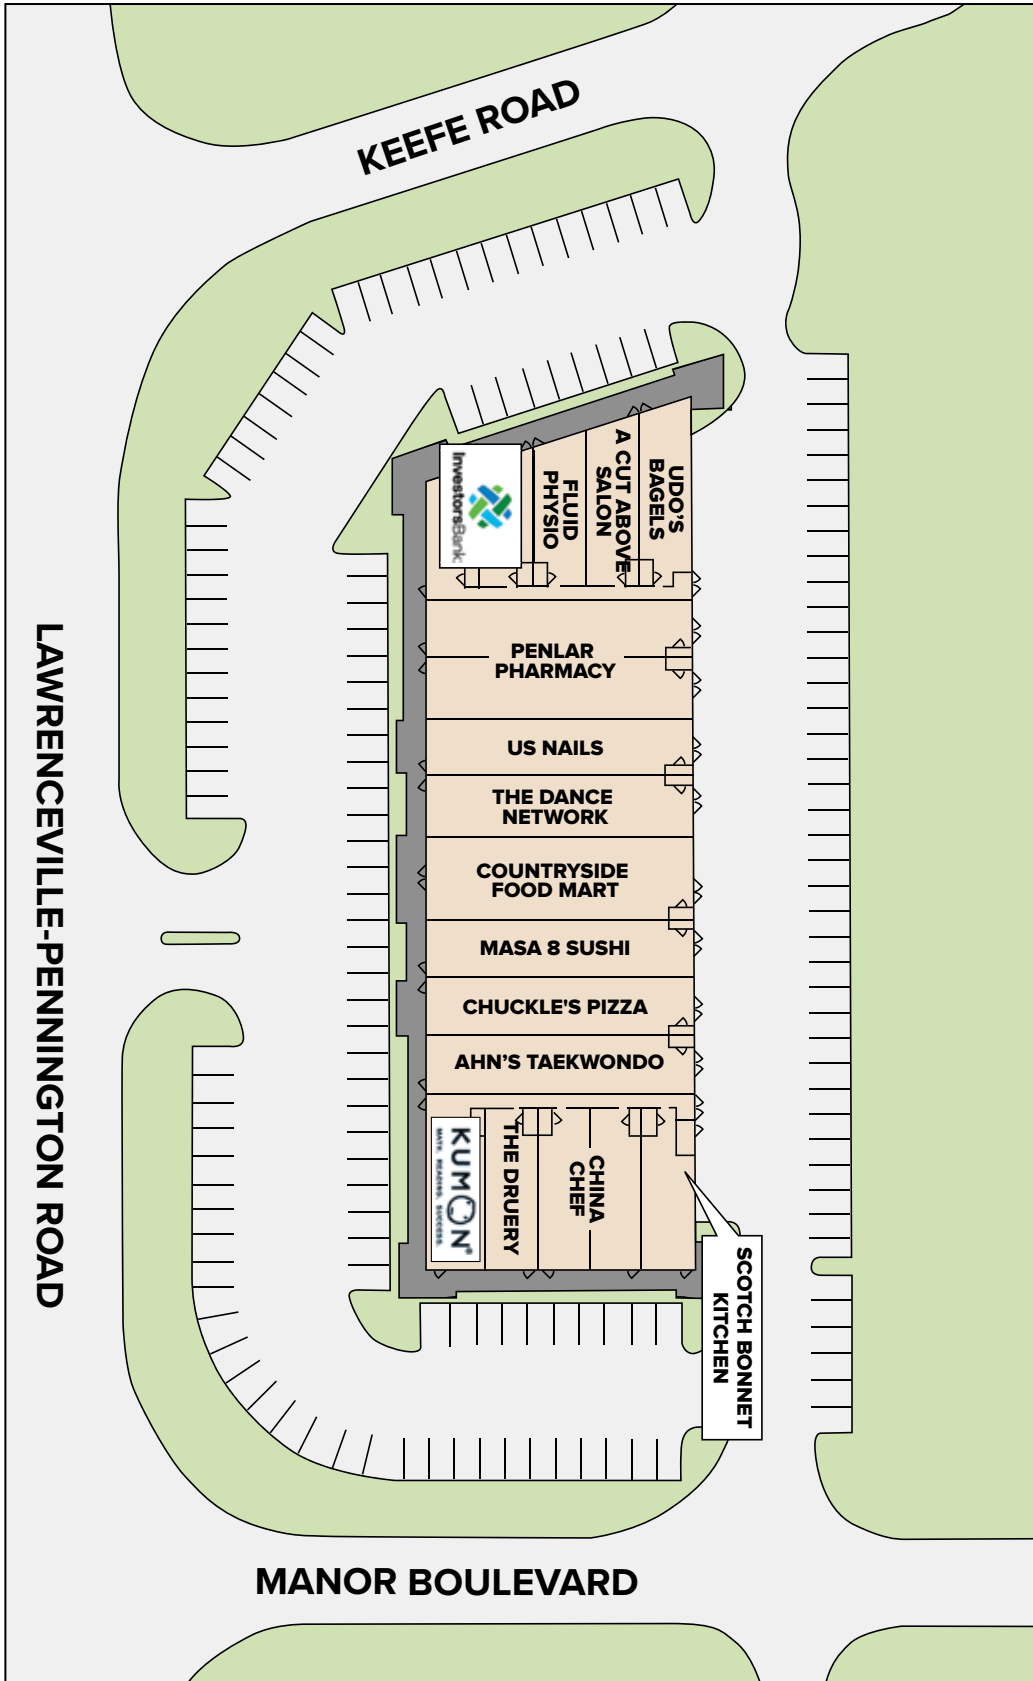

MANORS CORNER

160 Lawrenceville-Pennington Road | Lawrenceville | Mercer County | New Jersey

LEASE OUT

LEASED

AVAILABLE