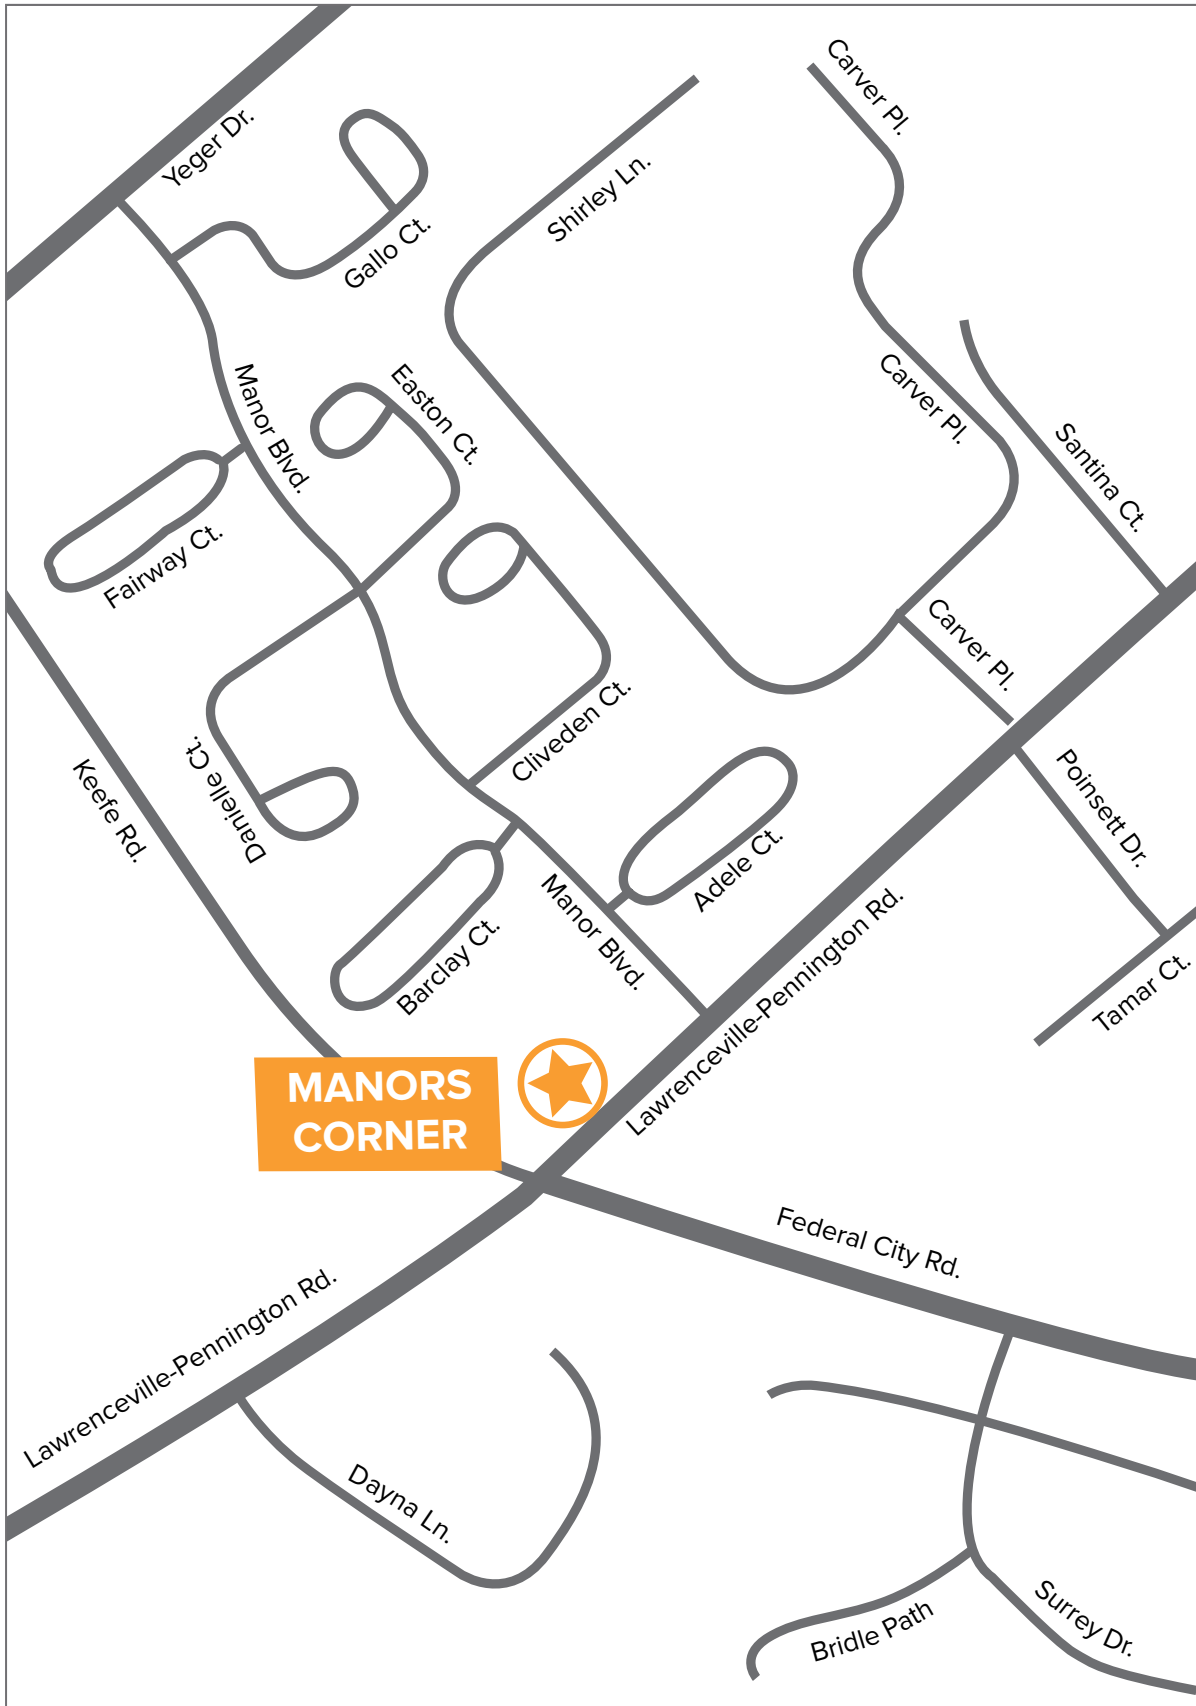

MANORS CORNER

160 Lawrenceville-Pennington Road | Lawrenceville | Mercer County | New Jersey