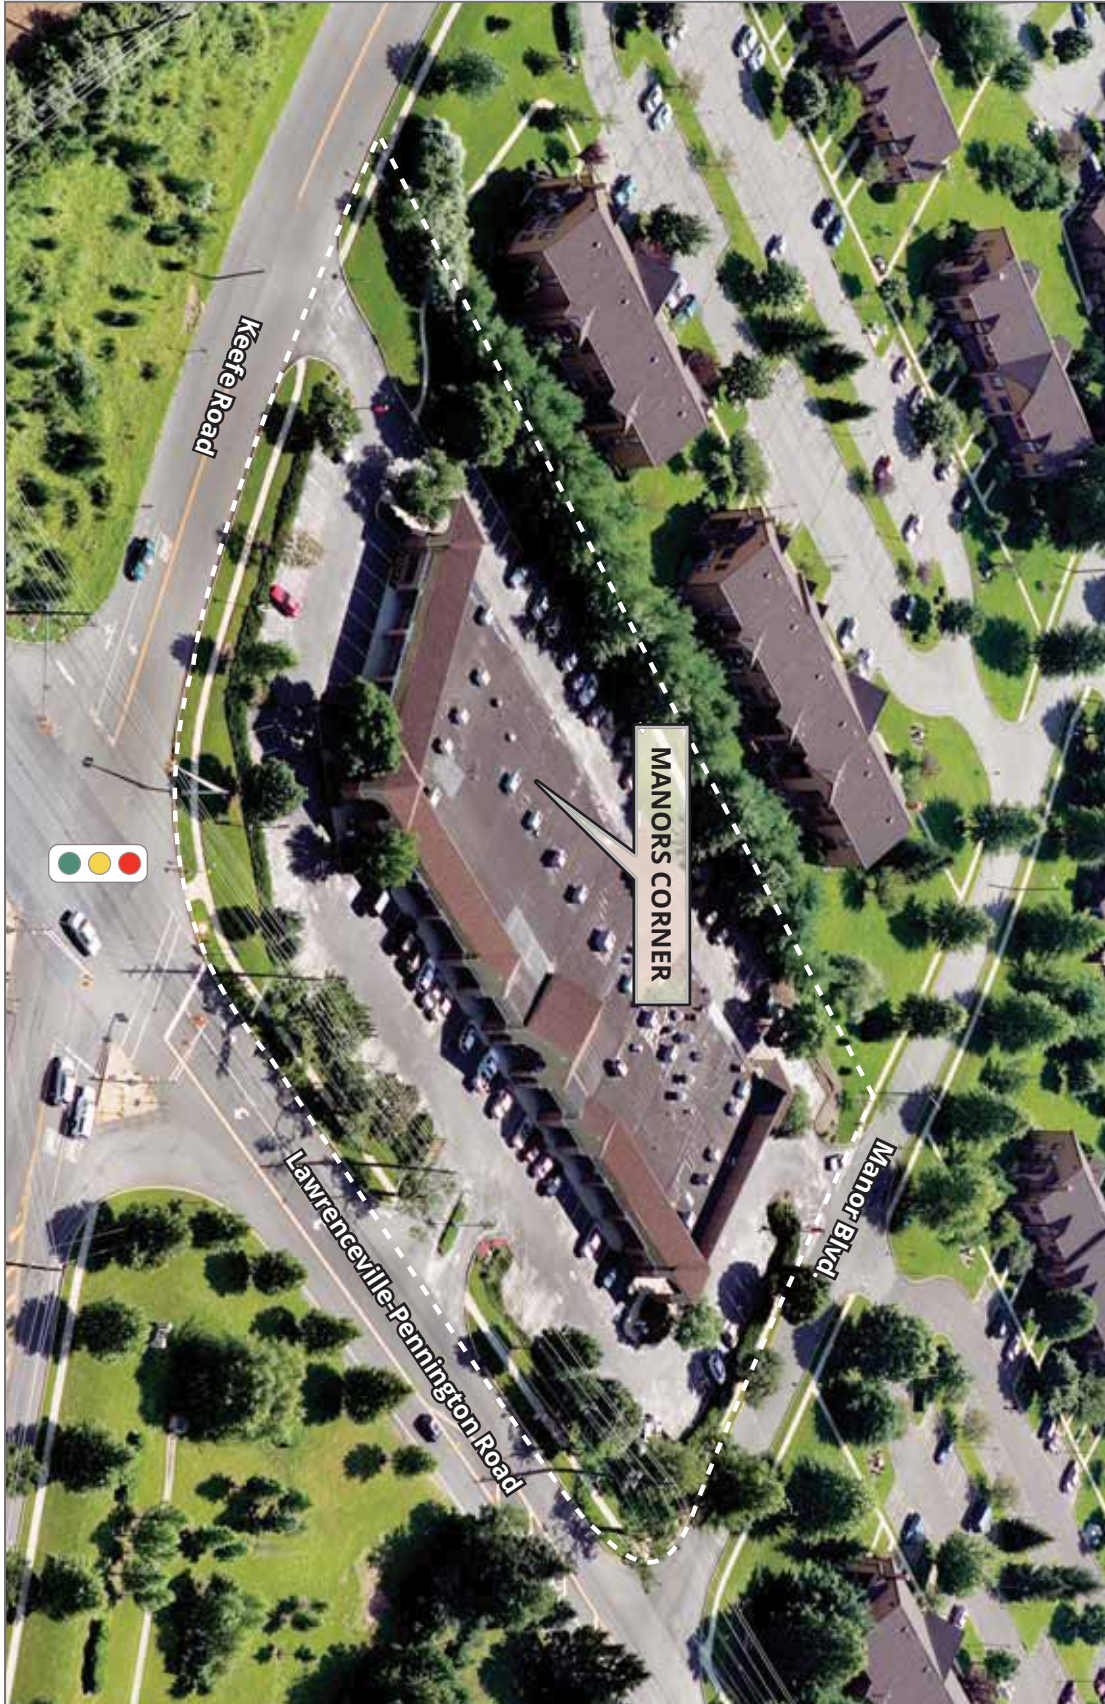

MANORS CORNER

160 Lawrenceville-Pennington Road | Lawrenceville | Mercer County | New Jersey