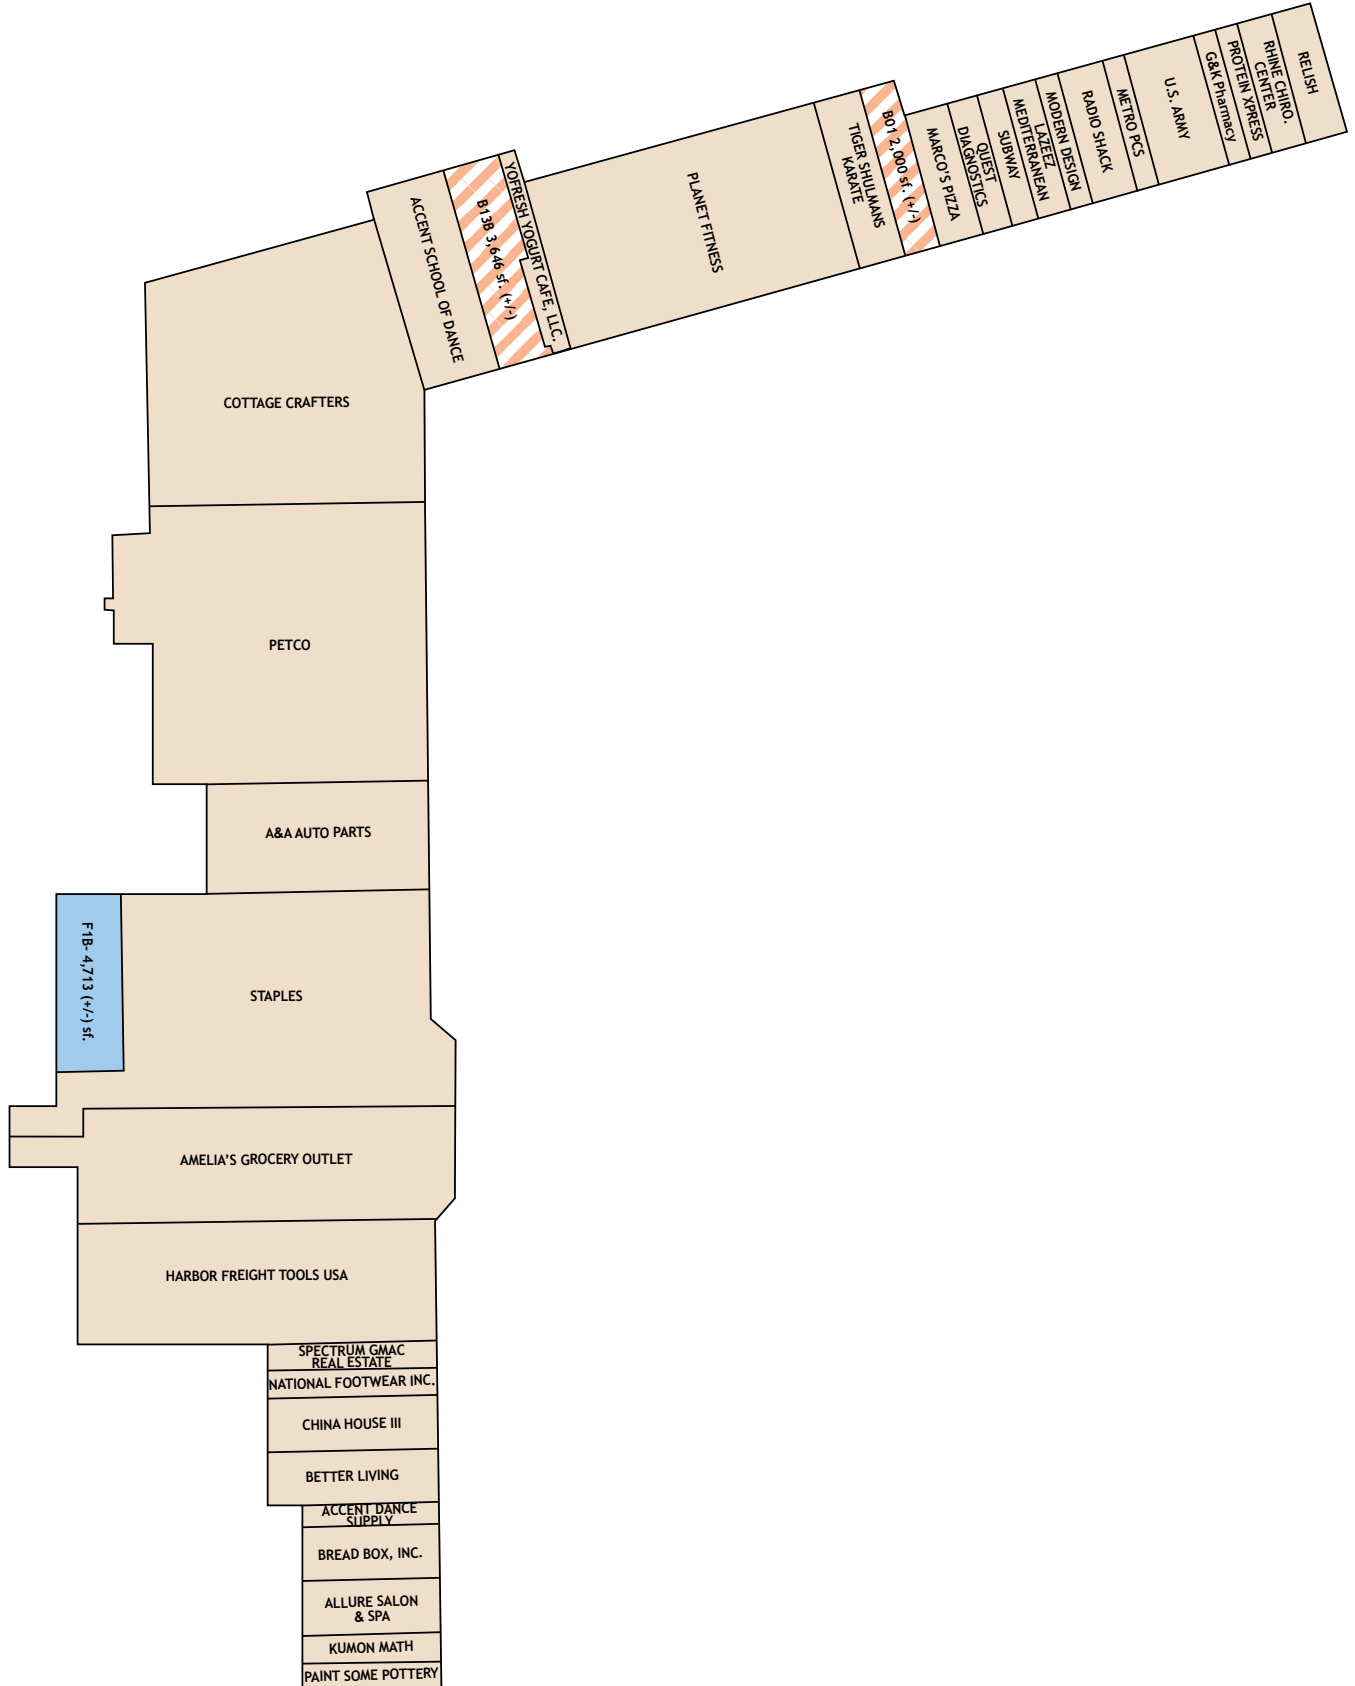

Tilghman Square

4680 Broadway Road
 South Whitehall, Pennsylvania
 Lehigh County

LEASE OUT

LEASED

AVAILABLE

BUILDINGS A-G