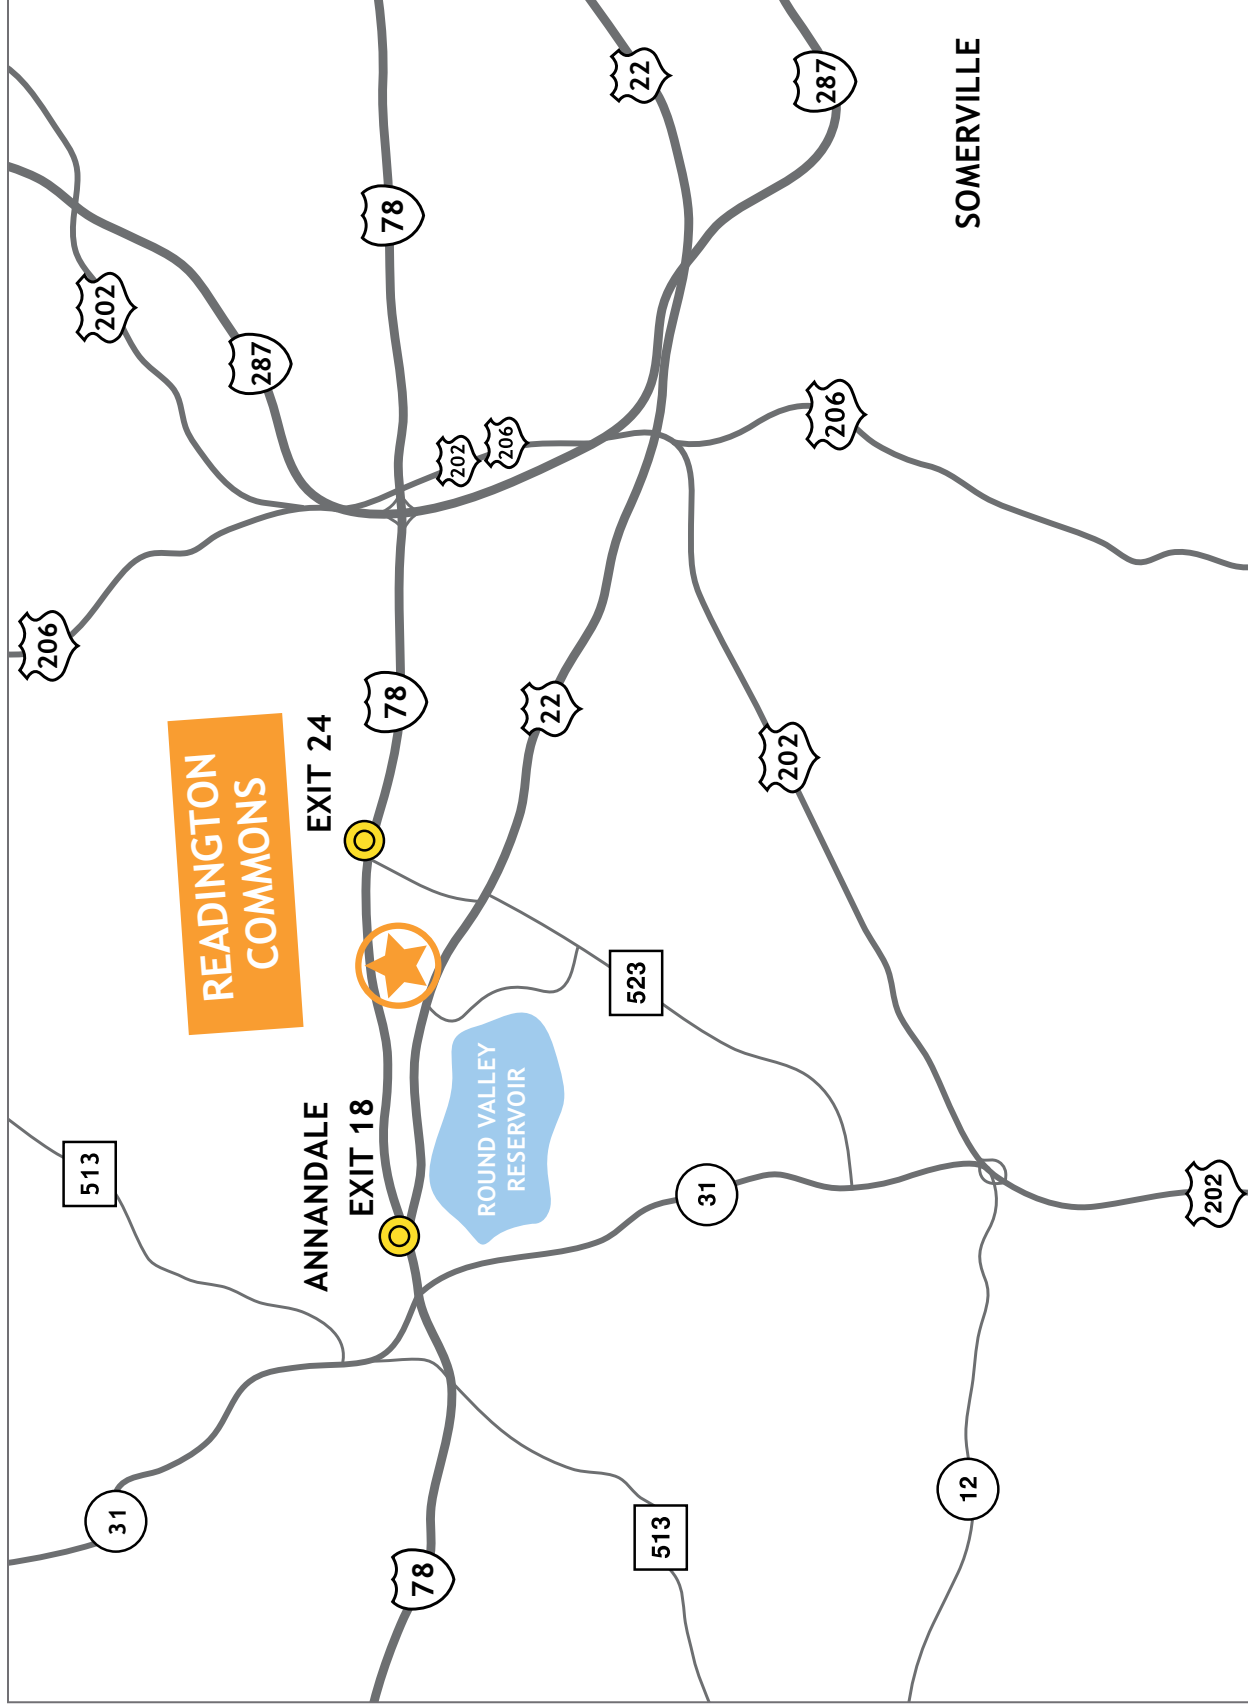

Readington Commons

460 Route 22 West
Readington, New Jersey
Hunterdon County