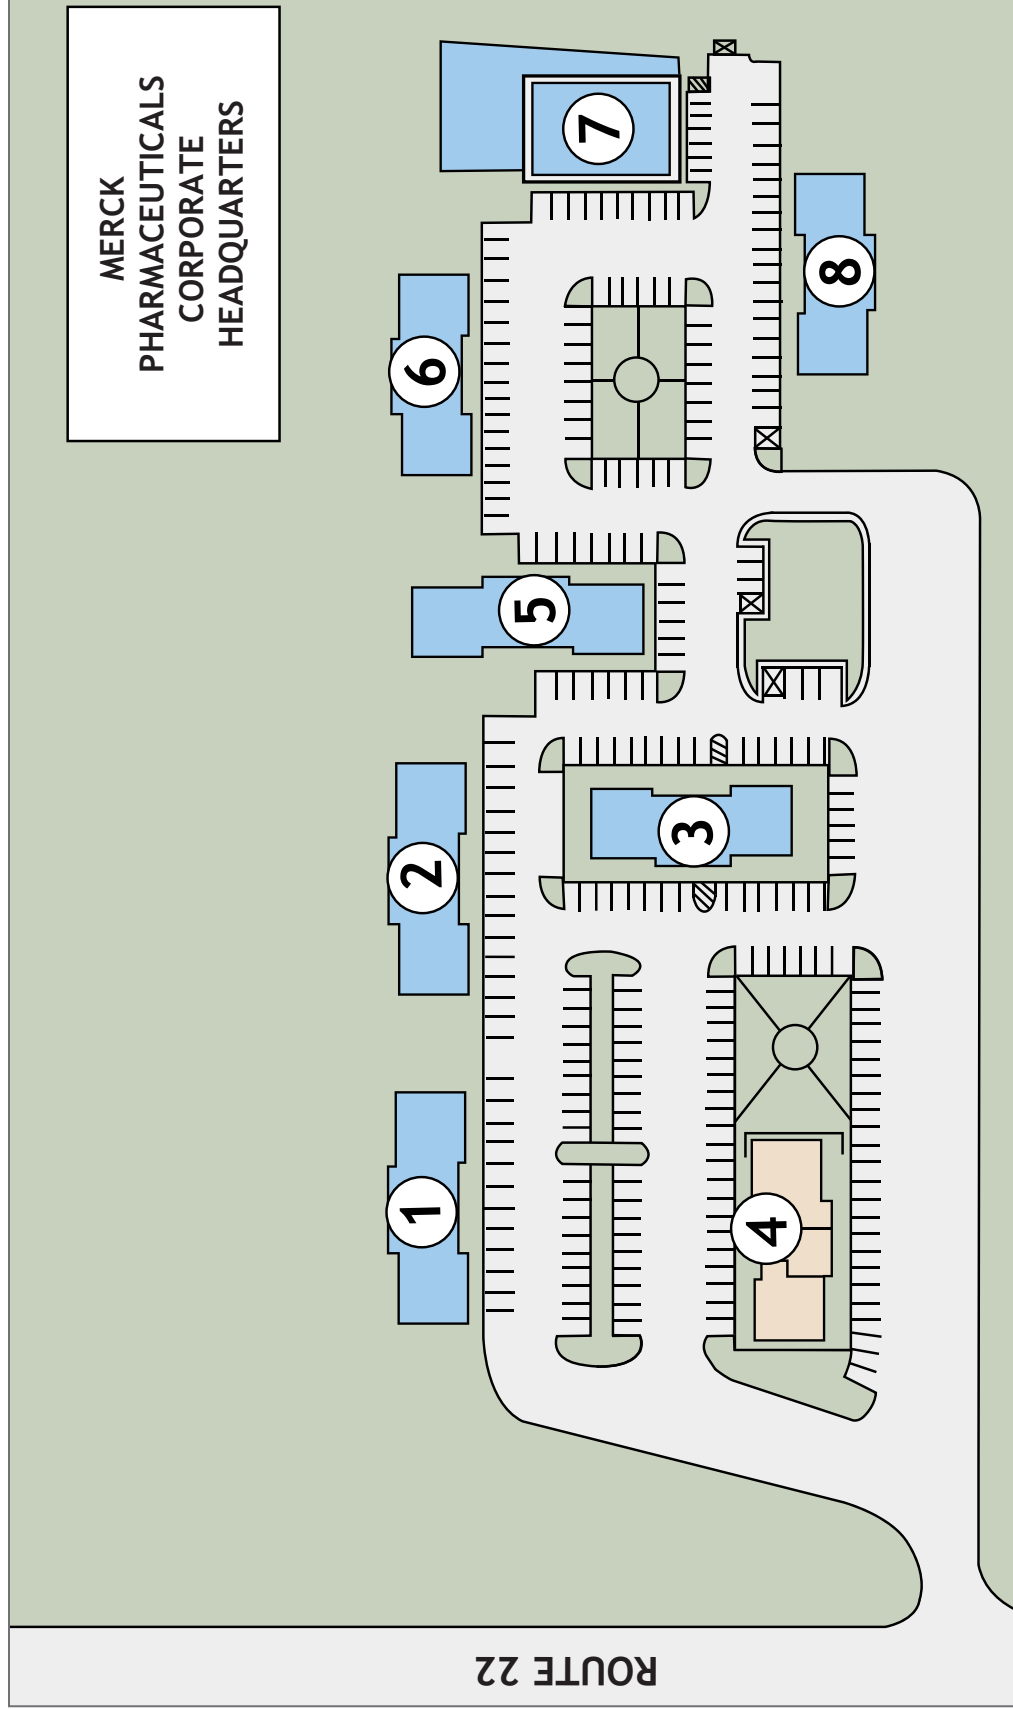

Readington Commons

460 Route 22 West
Readington, New Jersey
Hunterdon County